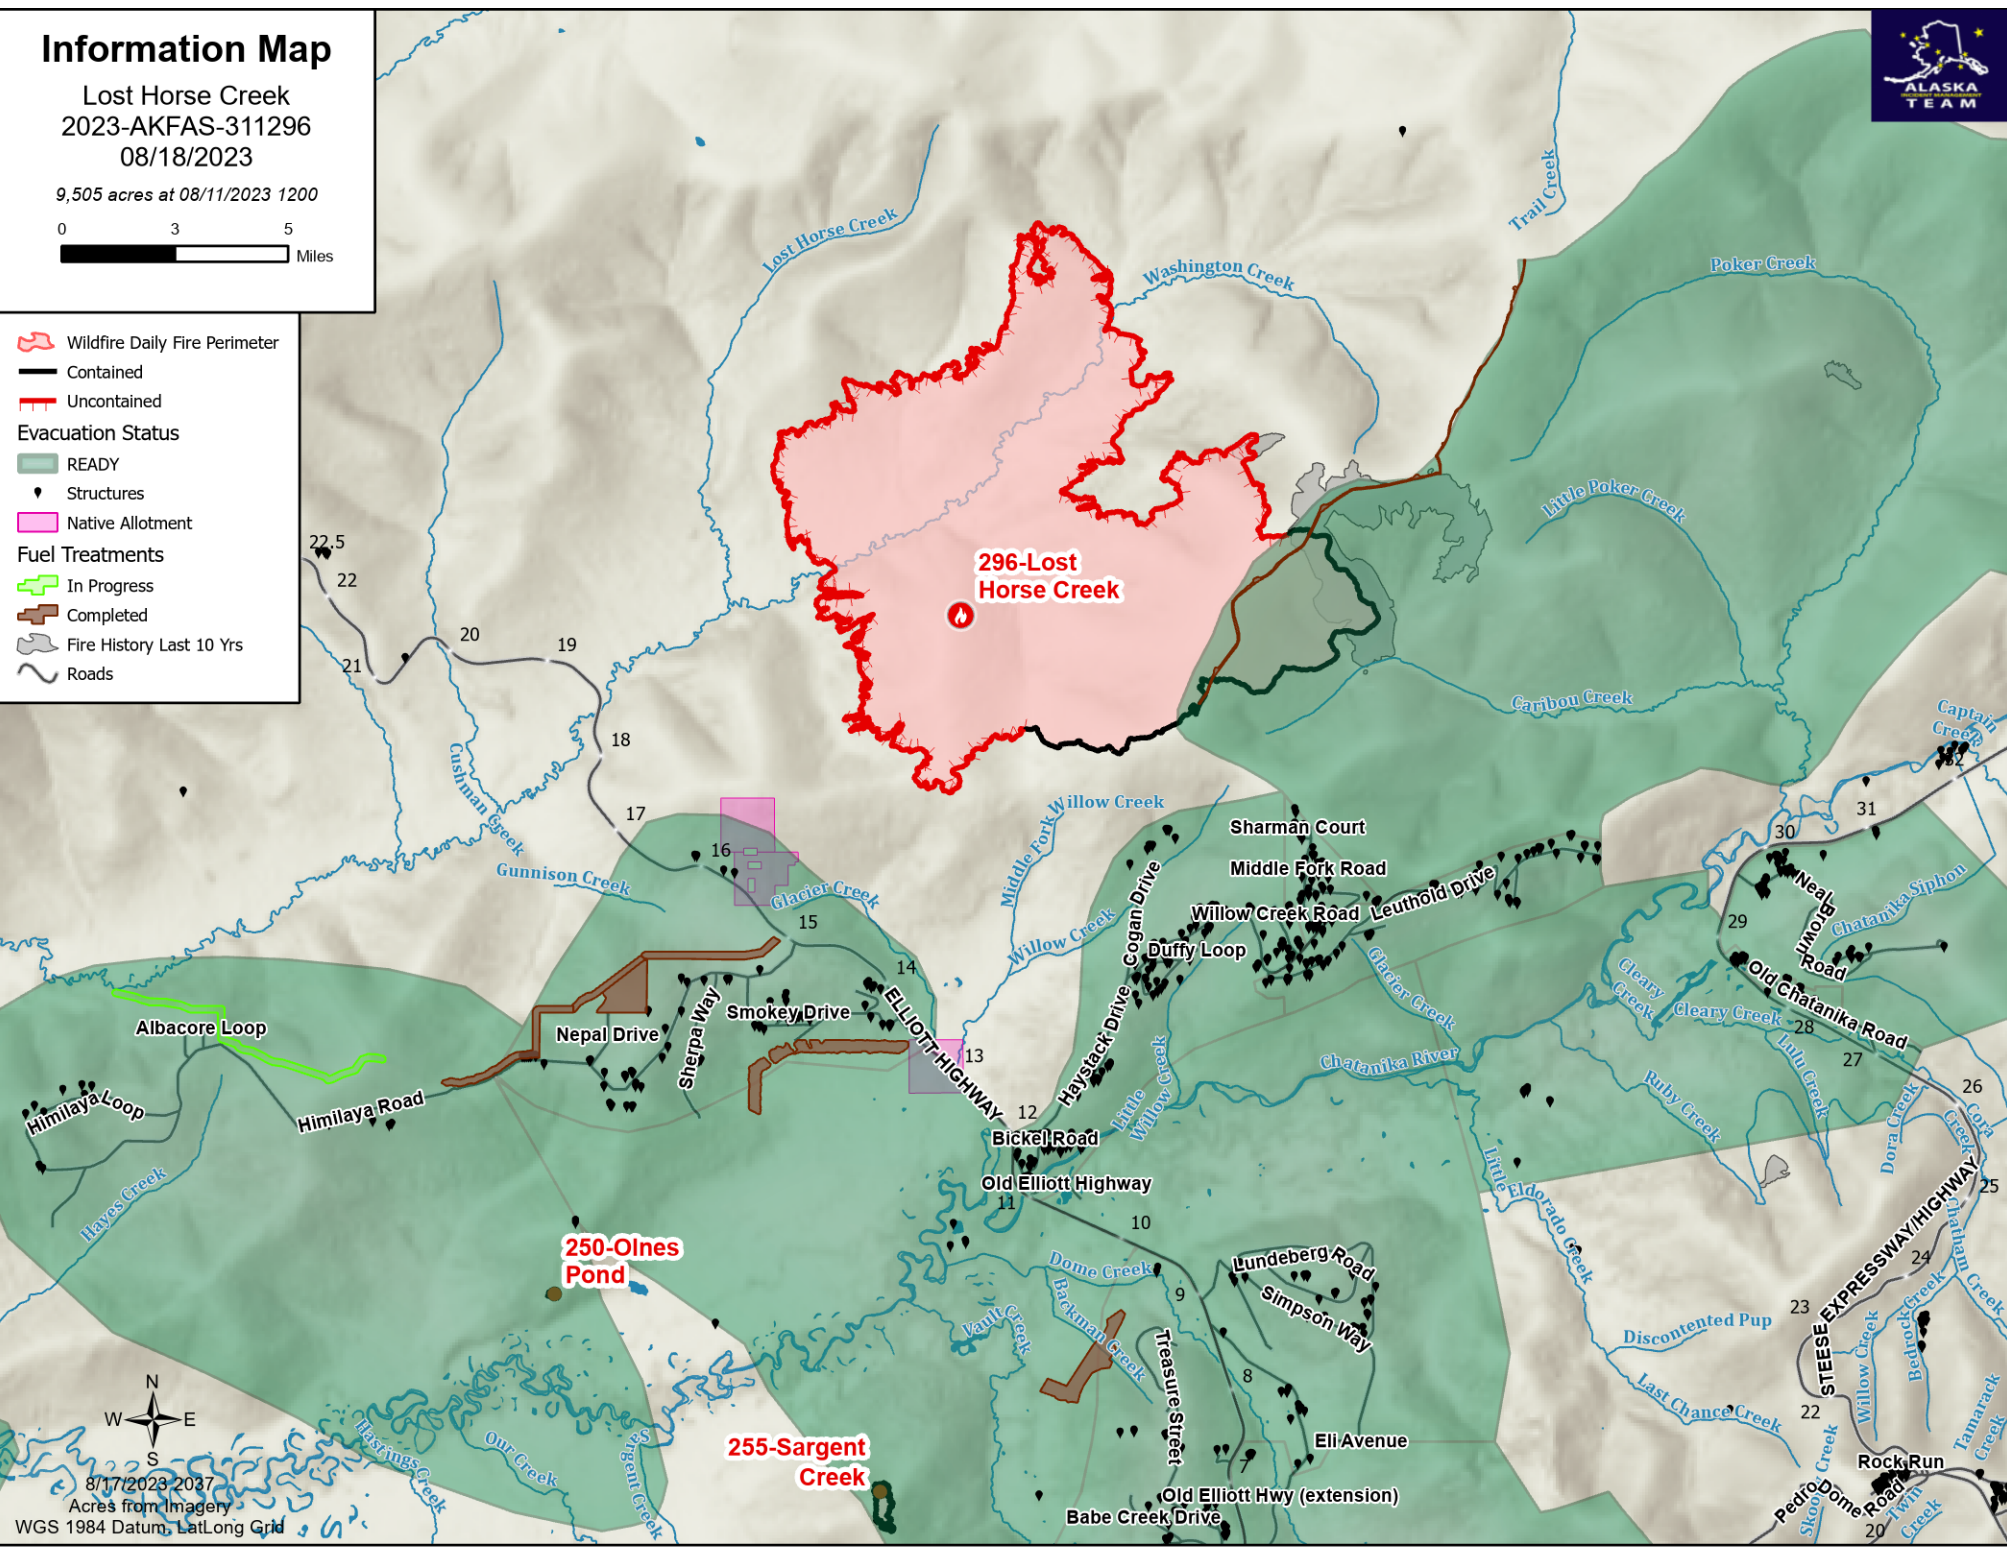

# Information Map

Lost Horse Creek  
2023-AKFAS-311296  
08/18/2023

9,505 acres at 08/11/2023 1200

- Wildfire Daily Fire Perimeter
- Contained
- Uncontained
- Evacuation Status
- READY
- Structures
- Native Allotment
- Fuel Treatments
- In Progress
- Completed
- Fire History Last 10 Yrs
- Roads

8/17/2023-2037  
Acres from Imagery  
WGS 1984 Datum, LatLong Grid